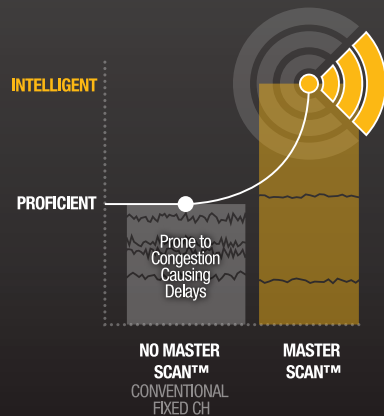

Uniden®

UNIDEN'S PREMIUM MASTER SCAN™ TECHNOLOGY

Master Scan™ Offers Minimal Disruptions for Continuous Communication. It Includes the Following Features.

Dynamic Switching:

Continual communication without interruption is possible by dynamically switching to unused channels. This network scan function scans for other radios that share the same CTCSS or DCS tone. When the radio detects a signal with no code, or the wrong code, it switches to an unused channel when transmitting. By scanning only group channels, radios in the network will be able to detect and receive group transmissions – continual communication without interruption.

Pre-batched Group Channels:

Avoid complicated settings by preloading group channels.

Lightning Encode:

An advanced rectifier circuit enables the radio to decode CTCSS/DCS quickly.

MINIMAL DISRUPTIONS FOR CONTINUOUS COMMUNICATION

‡ **Splashproof:** Meets the world standard JIS4 Level. Being defined as having no harmful influence by receiving a splash of water from any direction.

† 15km: Typical Range Line of Sight.

‡ Operating time (in hours) based on 5% transmitting, 5% receiving and 90% waiting mode using low output power with Lithium-Ion batteries supplied with Auto Battery Save on.

Δ 1 year warranty on included accessories.

SCAN & DISCOVER

FOLLOW US

@UnidenAustralia

Uniden-Australia