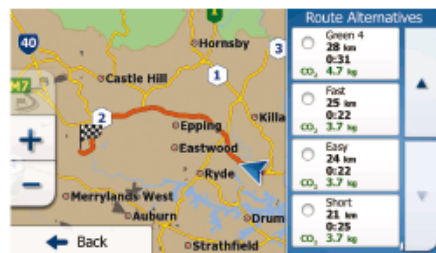

An innovative Green Routing tool leads the GPS series' other new features. By calculating fuel consumption and carbon emissions across a number of route options, the driver can then select the journey which will have the smallest environmental impact. Alternatively, the system is also capable of calculating the fastest, shortest or easiest route from the available options.