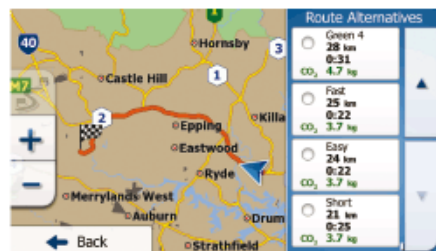

An innovative Green Routing tool leads the GPS series' other new features. By calculating fuel consumption and carbon emissions across a number of route options, the driver can then select the journey which will have the smallest environmental impact. Alternatively, the system is also capable of calculating the fastest, shortest or easiest route from the available options.