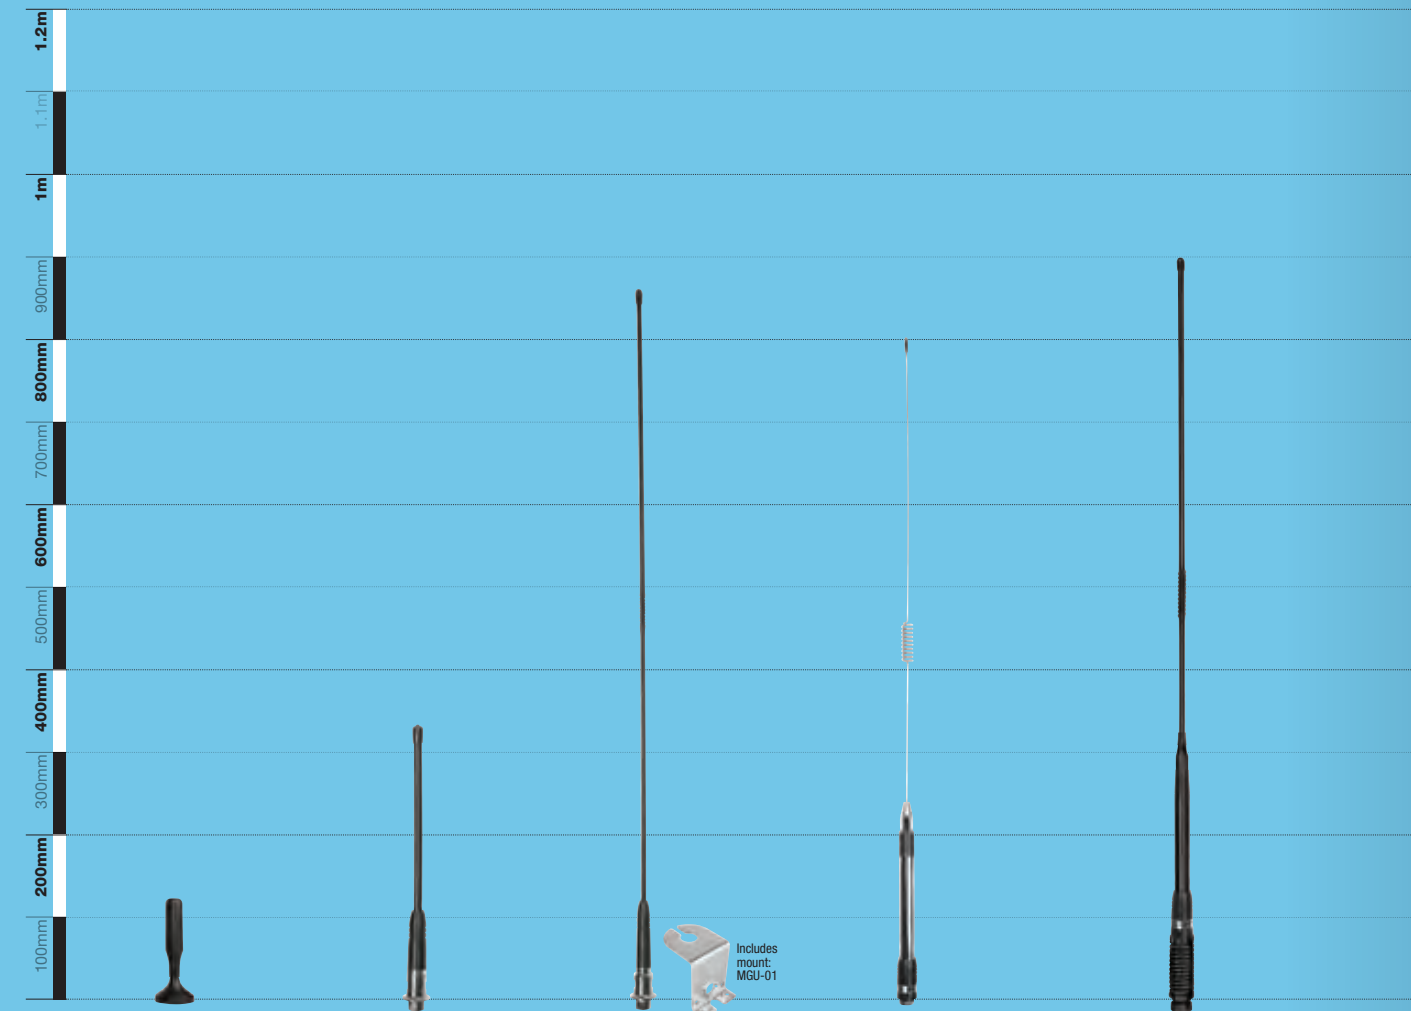

Uniden®

REPLACEMENT WHIPS

AW970BKL
AW970BKS
AW970WL
AW970WS
AW890BKL
AW890WL

AW885BKL
AW885BKS
AW880BKL
AW880BKS
AW840
AW480

antenna range

Uniden Range of antennas suit UHF CB Radios for Australia and New Zealand's Rugged Conditions. They are engineered and tested to withstand most harsh conditions and suited for a variety of vehicles.

AT820	AT380	AT480	AT840	AT850BK
Portable Antenna Kit with Strong Magnetic Base 3.0m Low Loss Coax Cable Terminated FME Female Connector including SMA and PL259 Adaptor	High Flexible Rubber Whip with Black Heat Shrink Ground Independent 4.5m Low Loss Coax Cable Terminated FME Female Connector and PL259 Adaptor	Flexible Whip with Black Heat Shrink Including "Z" Type Mounting Bracket (MGU-01) Ground Independent 4.5m Low Loss Coax Cable Terminated FME Female Connector and PL259 Adaptor	Elevated Feed and Stainless Steel Whip 6.6 dBi Gain Ground Independent 4.5m Low Loss Coax Cable Terminated FME Female Connector and PL259 Adaptor	Elevated Feed and Fibreglass Whip with Black Heat Shrink 6.6 dBi Gain. Highly Flexible Whip Parallel Style Stainless Steel Spring Ground Independent 4.5m Low Loss Coax Cable Terminated FME Female Connector and PL259 Adaptor
2.5 dBi	3.0 dBi	6.0 dBi	6.6 dBi	6.6 dBi
123.5mm	335mm	844mm	805mm	899mm
Sedan, Trucking, 4WD, Agricultural & Construction Equipment	Sedan, Agricultural & Construction Equipment	Sedan, Trucking and 4WD	Sedan, Trucking	Sedan, Trucking and 4WD
Portable, Durable	Flexible, Durable	Flexible, Durable	Lightweight	Lightweight
Great for Temporary Installations	High Terrain, City	Good all Purpose, Town & Country	Good all Purpose	Good all Purpose