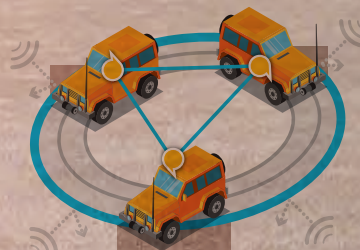

# 90XX S E R I E S

**SMART MIC  
TECHNOLOGY**

- 3-Way Smart Key
- Built-in Dynamic Speaker
- One Touch Control

**UNINTERRUPTED  
COMMUNICATION**

Master Scan allows a group of users to seamlessly communicate simultaneously to a group of channels. If your current channel is interrupted by others outside of the group, all radios in your group will automatically skip to a new clear channel allowing seamless uninterrupted communication to continue.