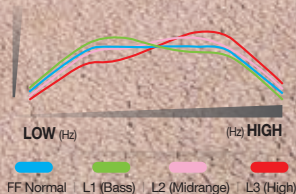

**VOICE
ENHANCER**

Choose from 4 different audio settings (Normal, Bass, Midrange and High) to provide natural voice enhancement for clarity and performance.

Only Uniden can bring you this technology – Voice Enhancer.