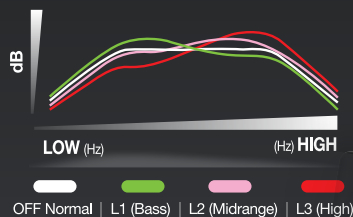

Voice Enhancer

Choose from 4 different audio level settings (Normal, Bass, Midrange and High) to provide a natural Voice Enhancer for super clarity and performance.

Only Uniden can bring you this technology – Voice Enhancer.