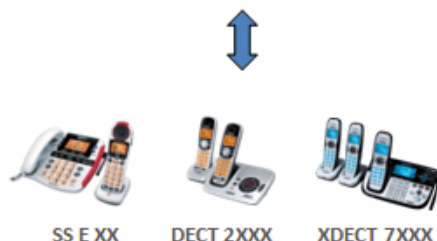

The stand-out features aimed at providing the user with enhanced control over incoming phone calls. Through activation of a new Call Block feature - a cordless phone first - When call block is on and the incoming number matches a number in the blocker memory. The phone will answer the call and announce "no one is available to take your call" then hang up. In addition, the integrated digital answering machine offers a Do Not Disturb function, allowing the ringer on the Handset and the Base to be muted at once. For easier caller identification, the XDECT 7055 + 3WP series also enables the user to allocate polyphonic ringtones to individual callers in addition to displaying caller ID.

OTHER RELATED LINK:

- [Features](#)
- [More Information](#)
- [Glossary](#)
- [FAQ](#)
- [Authorised Stockists](#)

RELATED PRODUCTS

BT694
Spare Battery
[BUY NOW](#)

XDECT 70
Additional Handset and Charge Cradle for the XDECT 7055 + 3WP
[BUY NOW](#)

XDECT 70
Additional Waterproof / Submersible Handset and Charge Cradle (Cradle is not Waterproof) for XDECT 7055 + 3WP
[BUY NOW](#)

SS E05
Optional Additional Handset
[BUY NOW](#)

LEARN MORE ABOUT
XDECT
EXTENDED DIGITAL
[CLICK HERE](#)

Backward Compatibility

The XDECT 7055 + 3WP is equipped with 2 standard additional handsets and 1 fully Submersible/Waterproof handset. The XDECT 7055 + 3WP features an Integrated Digital Answering Machine ensuring you never miss that important call. The Dual Keypad allows you to also call from the base. The Digital Duplex Speakerphone on the handset and base makes hands-free communication a breeze.